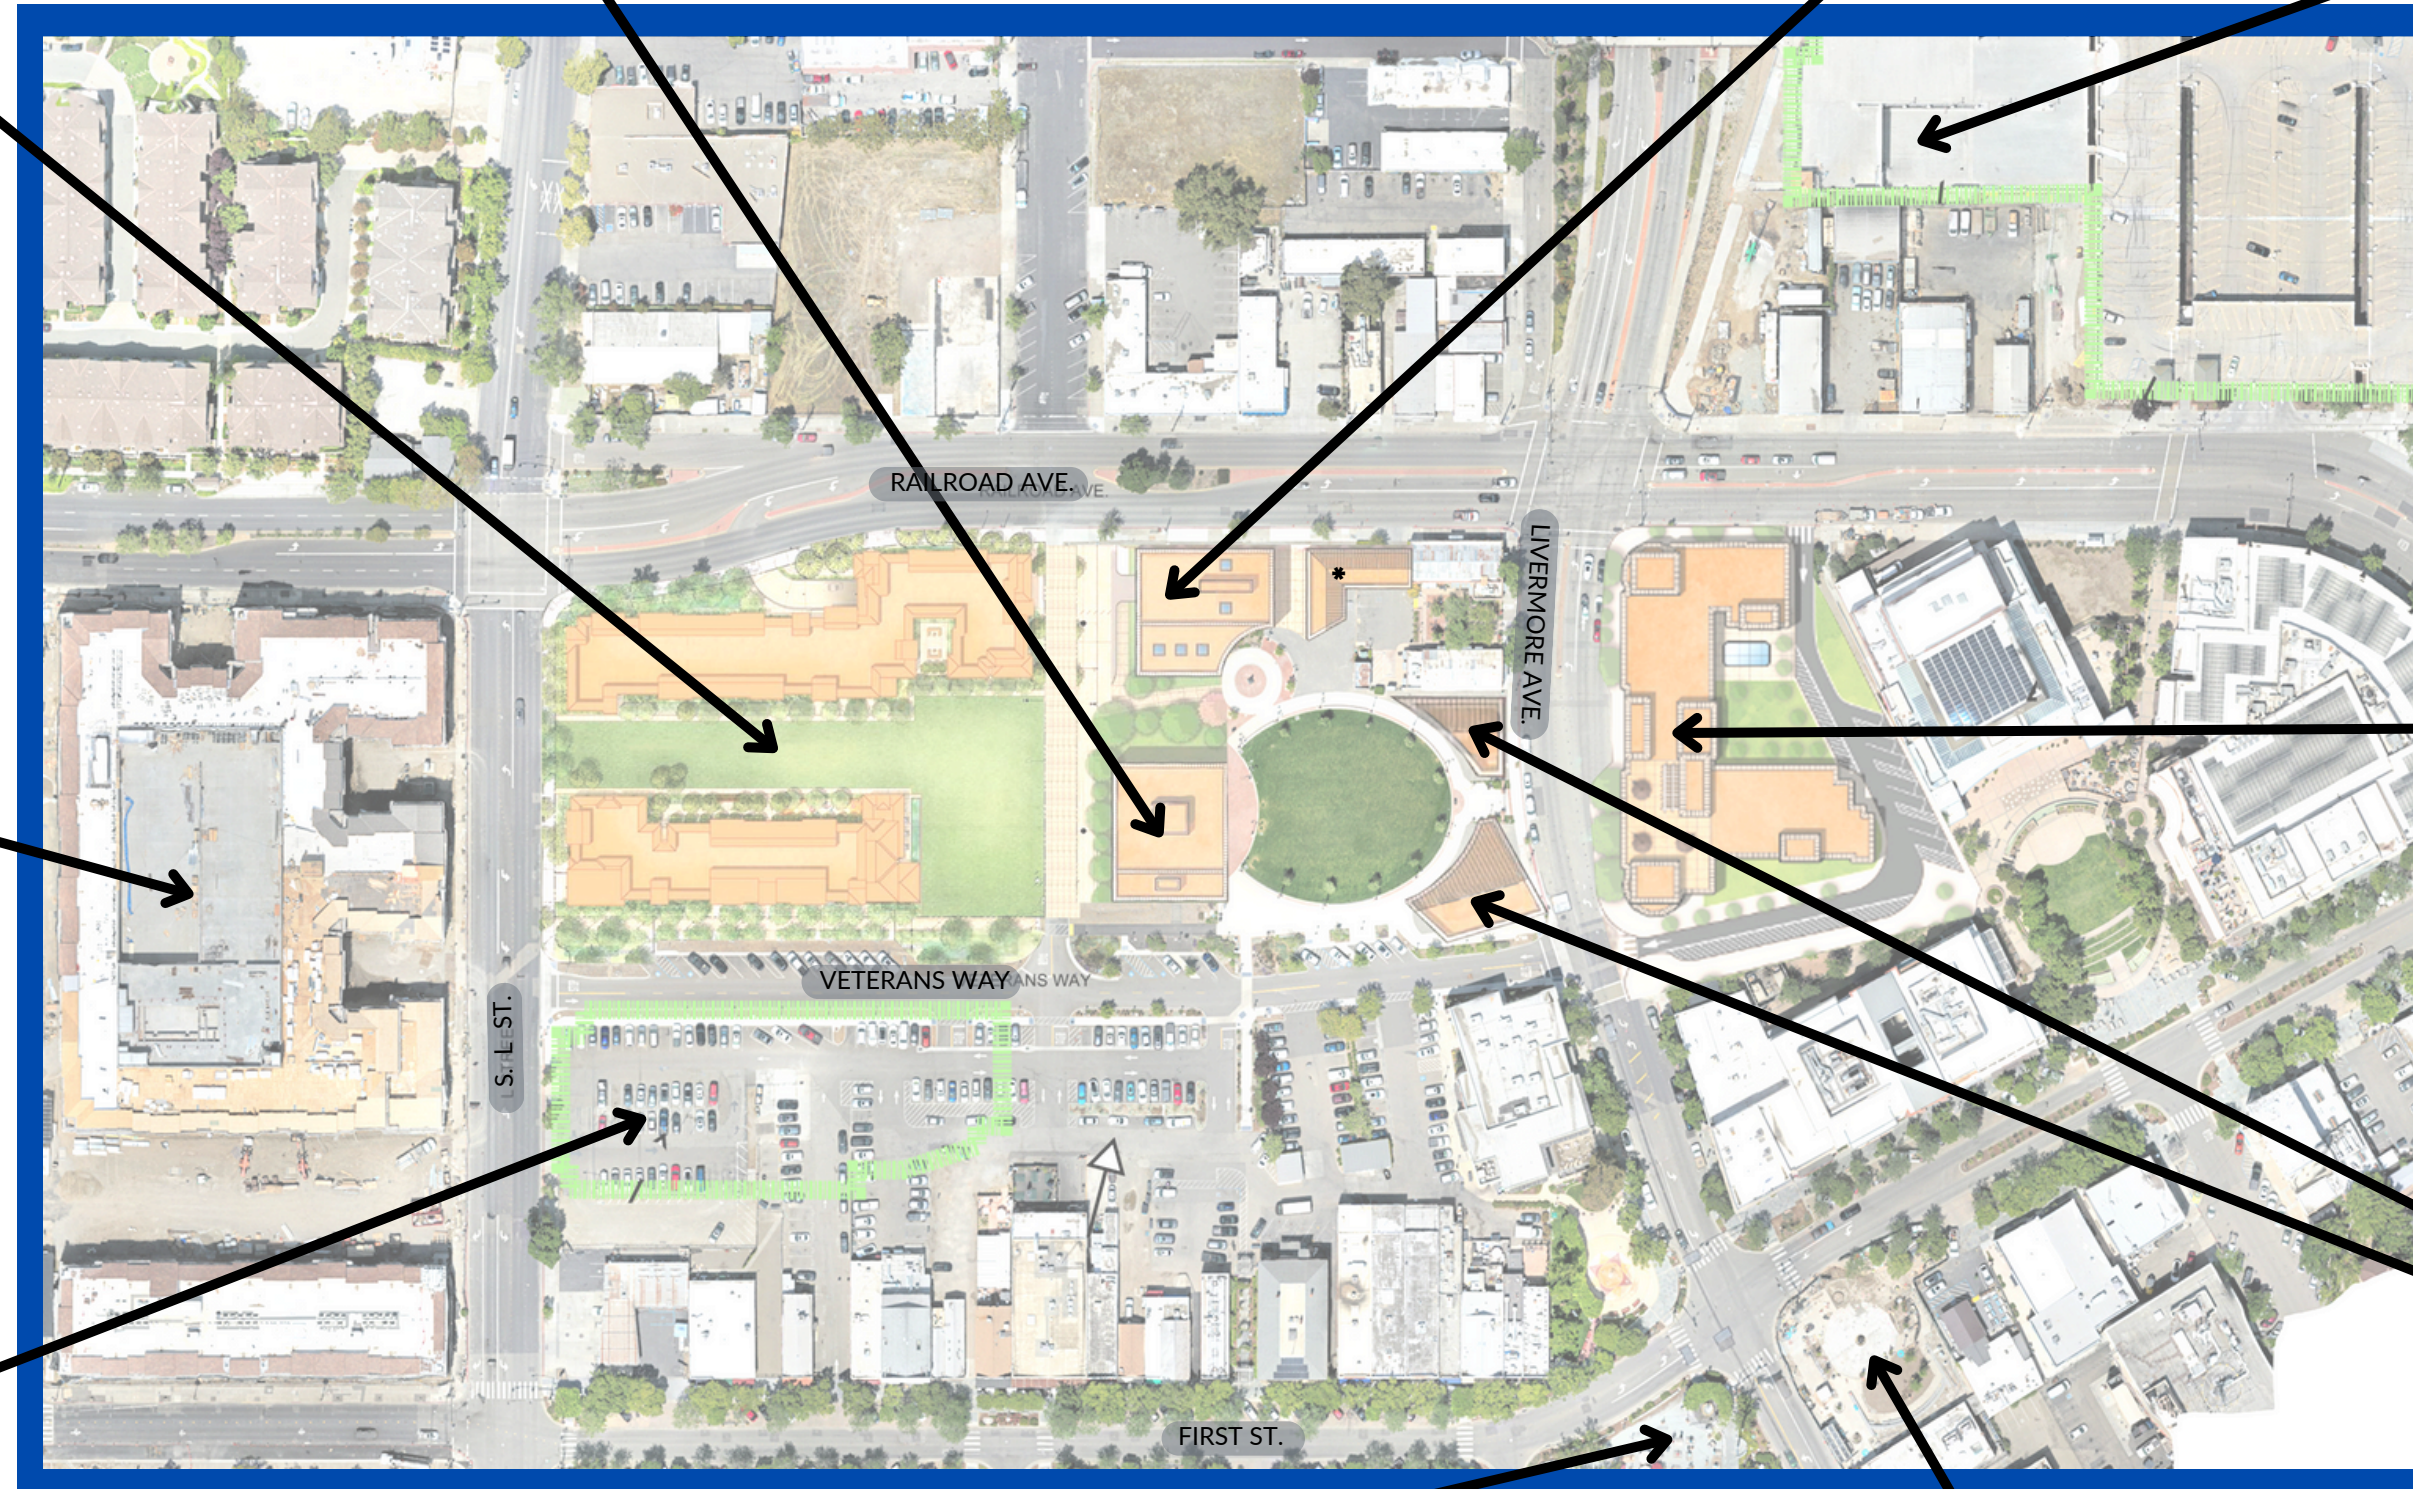

DOWNTOWN DEVELOPMENTS

Eden Housing and Veterans Park
park conceptual illustration only

SPARC TheaterLab
conceptual illustration only

Quest Science Center
conceptual illustration only

I Street Parking Garage
NOW OPEN

Legacy Apartments
NOW OPEN

Downtown Boutique Hotel
conceptual illustration only

L Street Parking Garage
estimated completion late summer 2025

Flagpole Plaza
estimated completion summer 2025

Livermorium Plaza
NOW OPEN

Blacksmith Square Expansion
estimated completion fall 2025

*third building not included in illustration